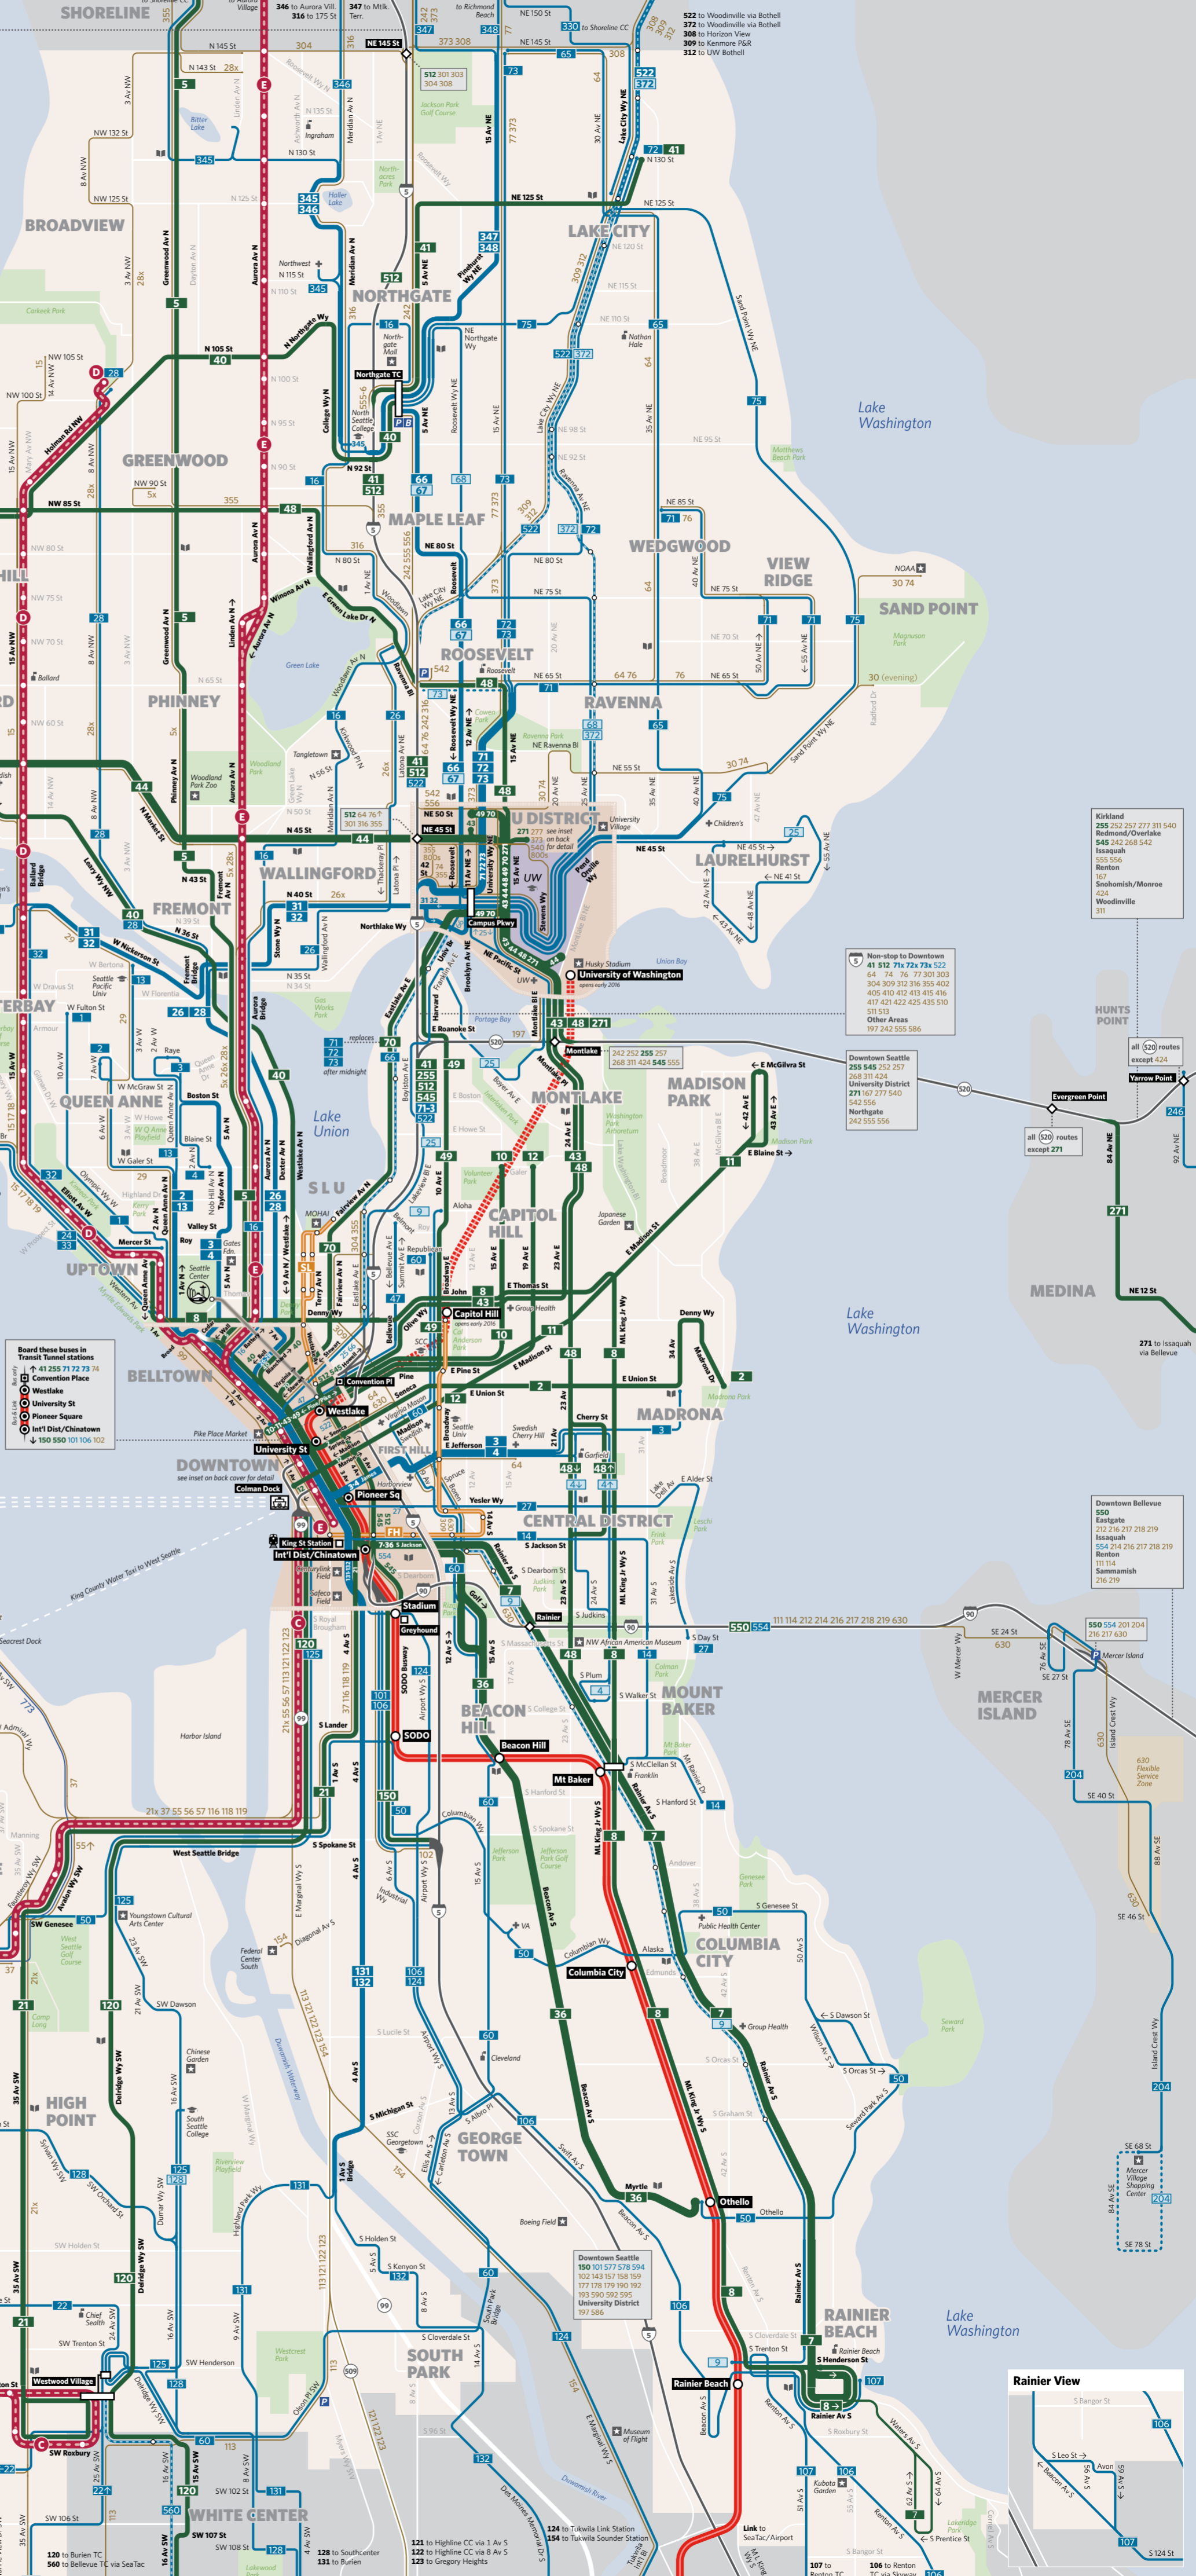

Transit in Seattle

Frequent Service

Frequent Local every 10-12 minutes every 15 minutes

- Regular lines combine for Frequent Service
- Seattle Streetcar SL FH lines
- Seattle Center Monorail every 10 minutes

Regular Service

- main line select trips only
- Bus runs every day some days (see guide)
- Express section. Stops only as indicated.
- Less frequent part of Frequent Service line

Limited and Special Service

- Commuter weekday peak hours only
- Flexible zone call ahead for service in zone
- DART Demand Area Response Transit
- Ferry hours and frequency vary

Transit Amenities

- Transit Center/Hub
- Transit Tunnel Station Link light rail and bus only
- Freeway Station
- Bike Lockers
- Major Park & Ride
- Point of Interest
- College/University
- High School
- Hospital
- Library

Scale is approximate.