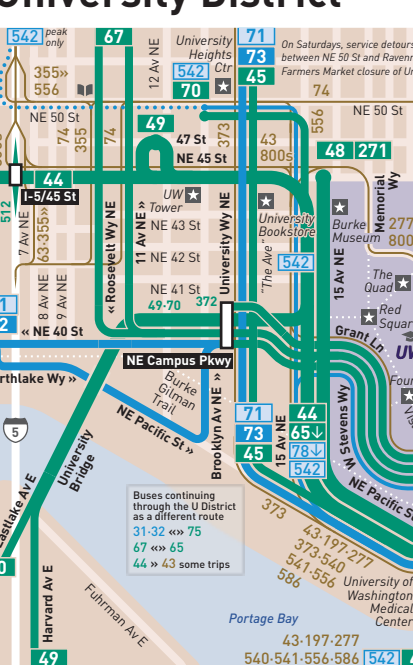

Seattle's Transit Network

- Link Red Line rapid transit every 10 minutes
- RapidRide limited stop bus for a faster ride every 10-12 minutes
- Frequent Bus every 10-12 minutes
- Frequent Bus every 15 minutes
- Basic lines combining for Frequent Service
- Seattle Streetcar SL, FH, LH lines
- Seattle Center Monorail every 10 minutes

- main route certain trips or peak only
- Infrequent segment of Frequent Service line

Limited and Special Service

Exceptions

- Express service making limited or no stops
- Frequent
- Basic
- Peak-only stop
- Freeway station
- Buses run
- Lighthouse every day
- 311 372 not every day
- a lighted badge indicates a part-time service

Connections

- Transit Center/ Major Transfer Point
- Amtrak/Sounder train
- Bike Lockers
- Park & Ride (50+ cars)
- Point of Interest
- College/University
- High School
- Hospital
- Library
- Park/Green Space

University District
NOT TO SCALE

Downtown Seattle
Frequent and Regular Service
NOT TO SCALE