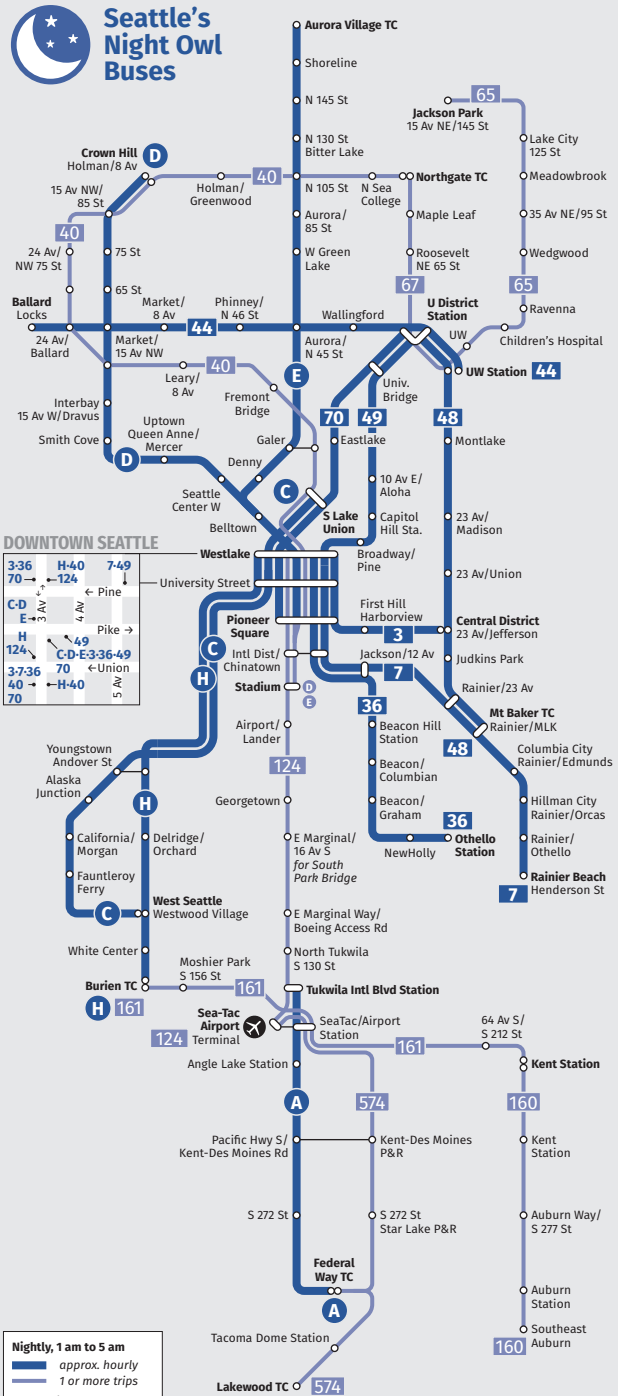

Seattle's Night Owl Buses

DOWNTOWN SEATTLE

Nightly, 1 am to 5 am

— approx. hourly

— 1 or more trips

Only major stops shown.