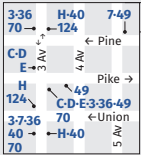

Seattle's Night Owl Buses

DOWNTOWN SEATTLE

Nightly, 1 am to 5 am

— approx. hourly

— 1 or more trips

Only major stops shown.